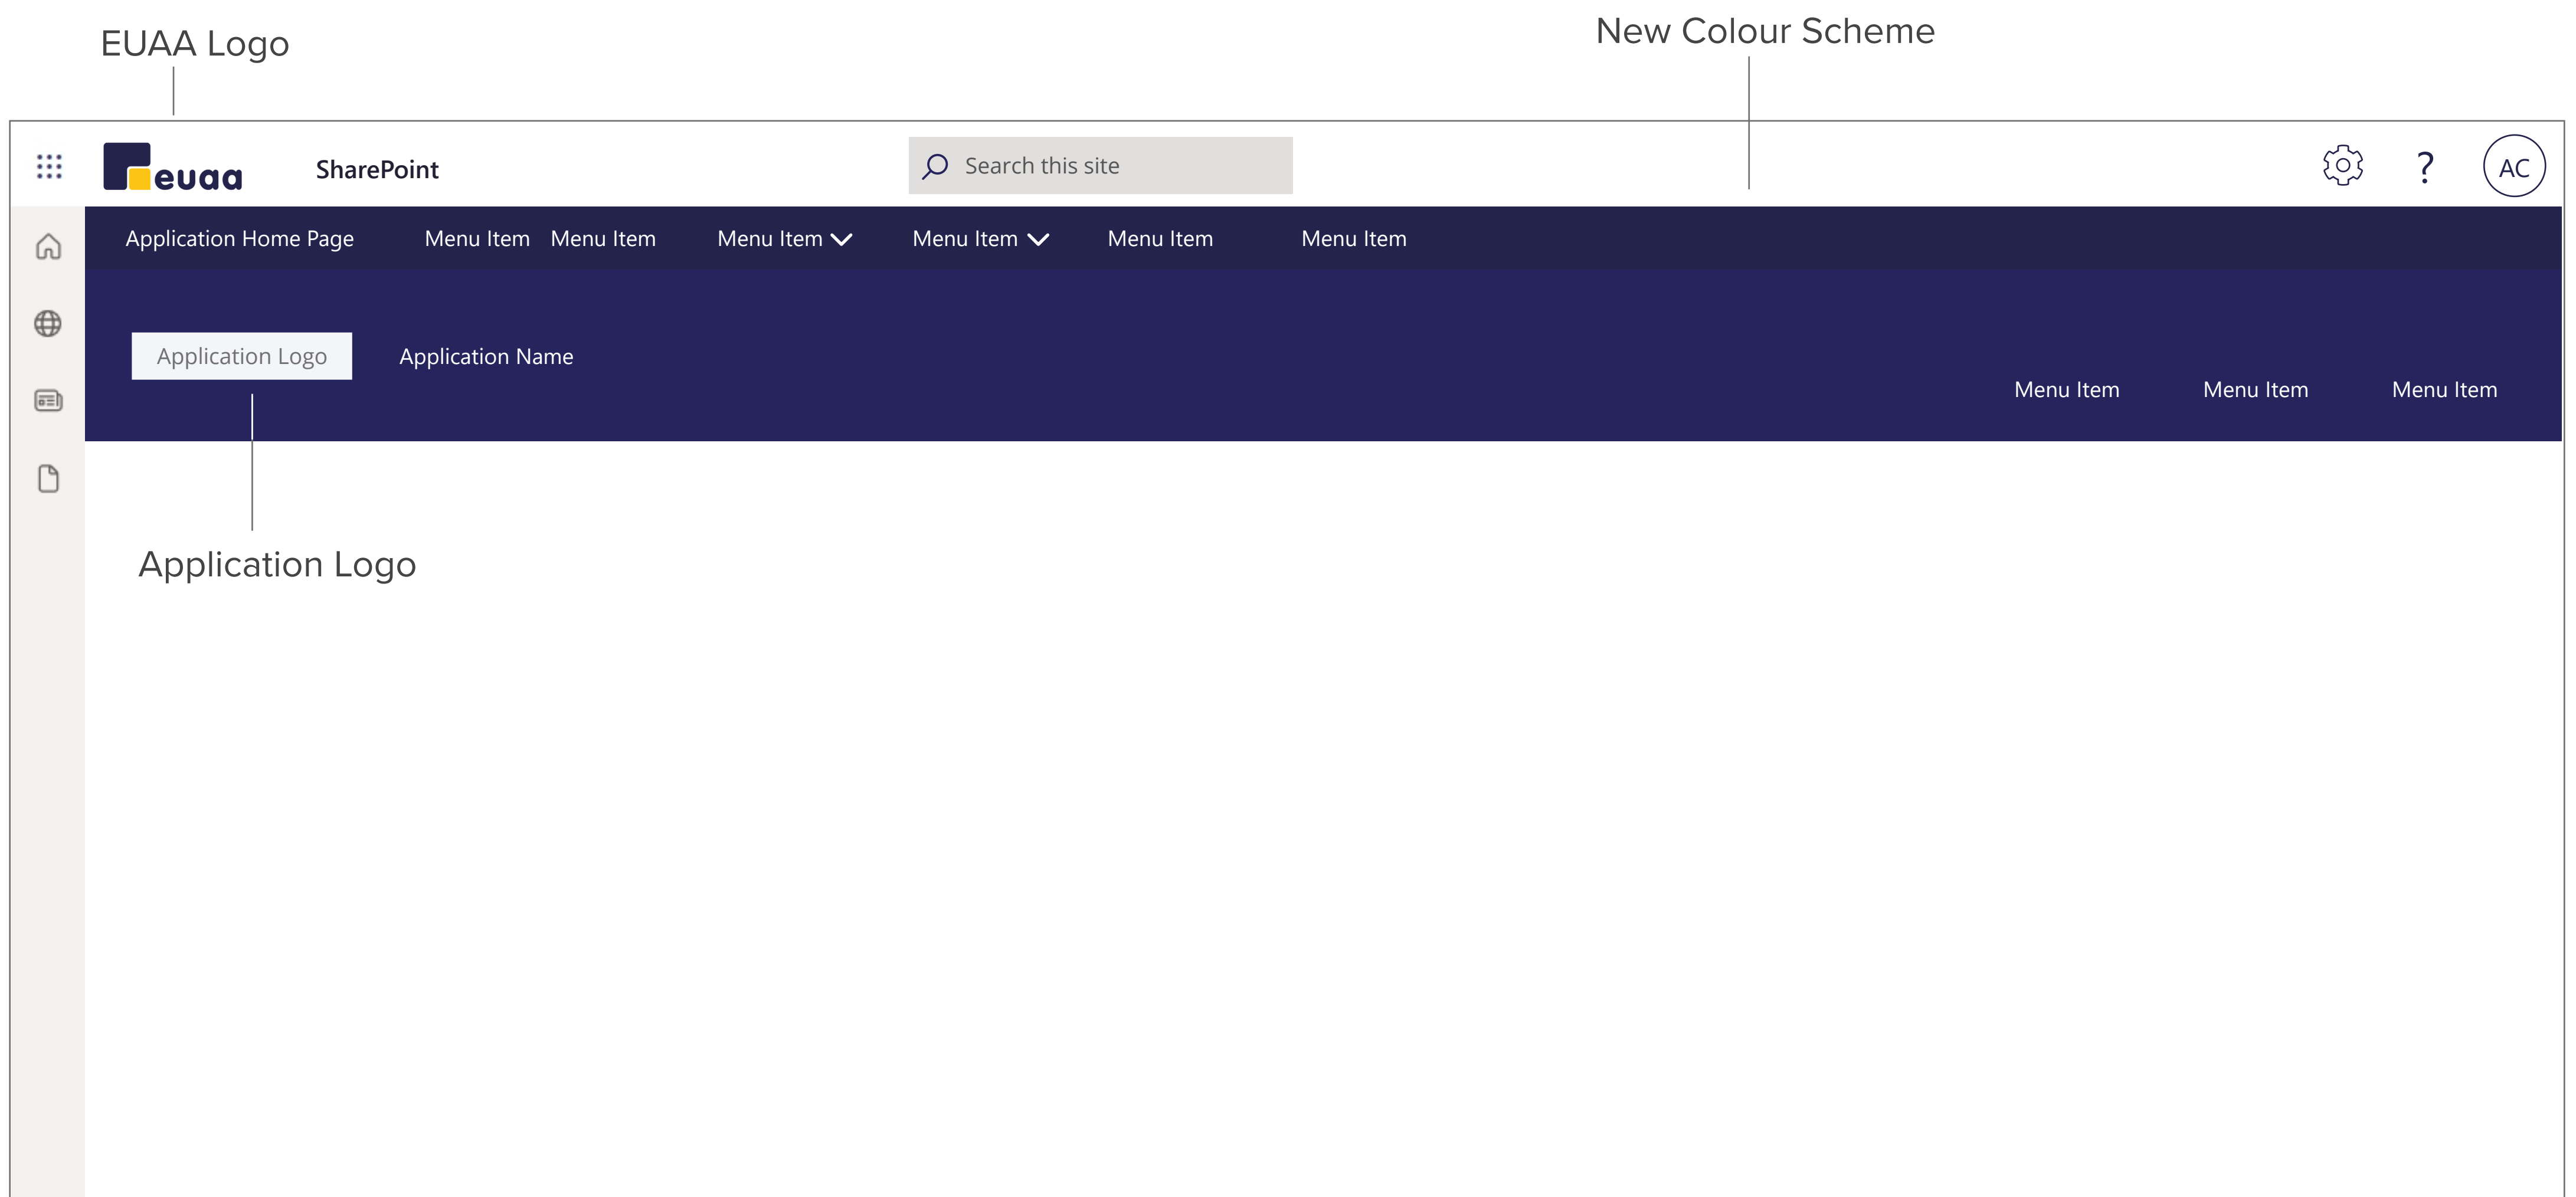

Page Layout

SharePoint Online Page

Page Layout - SharePoint Online

A typical SharePoint Online Page.